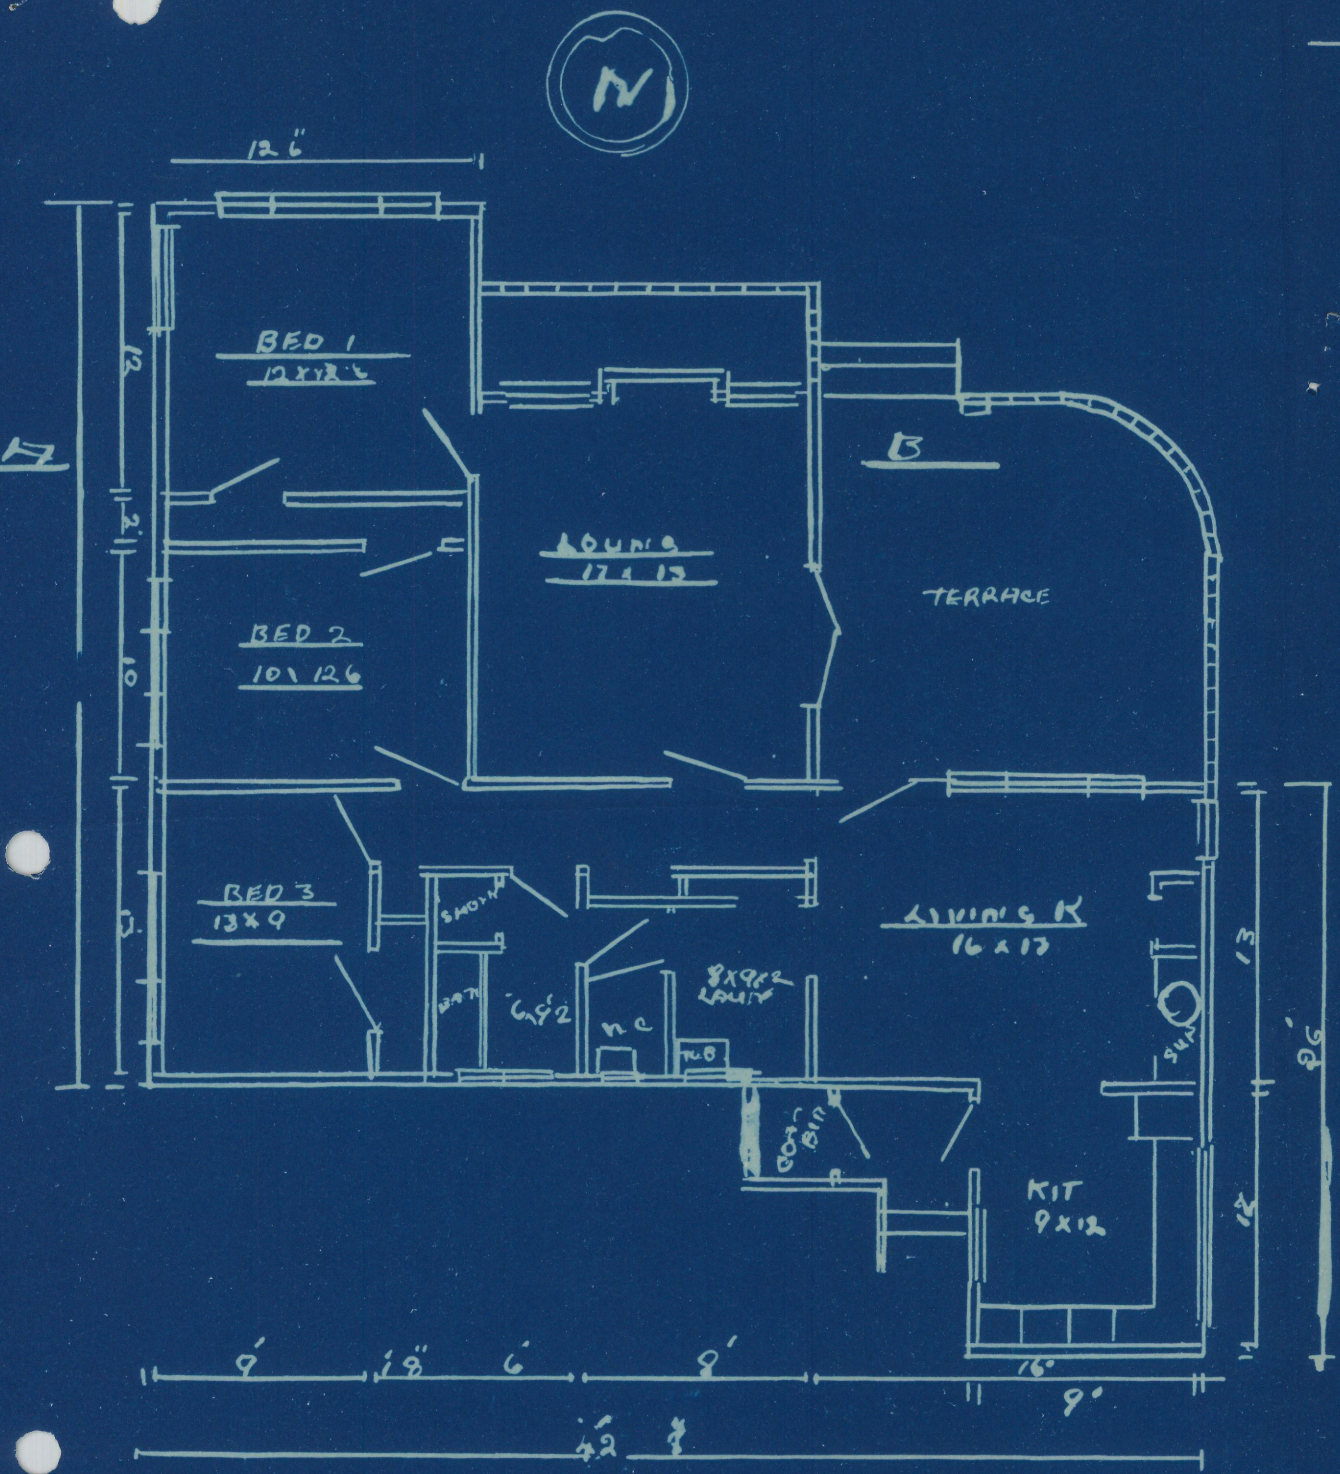

PROPOSED PLAN OF RESIDENCE FOR G. T. MOFFETT BOURKE ST.

PLAN
SCALE 1/8" TO 1 FOOT

NORTH ELEV

STREET LEVEL — SECTION LEVEL

BOURKE STREET
SCALE 1/2" TO 1 FOOT

5-2-62