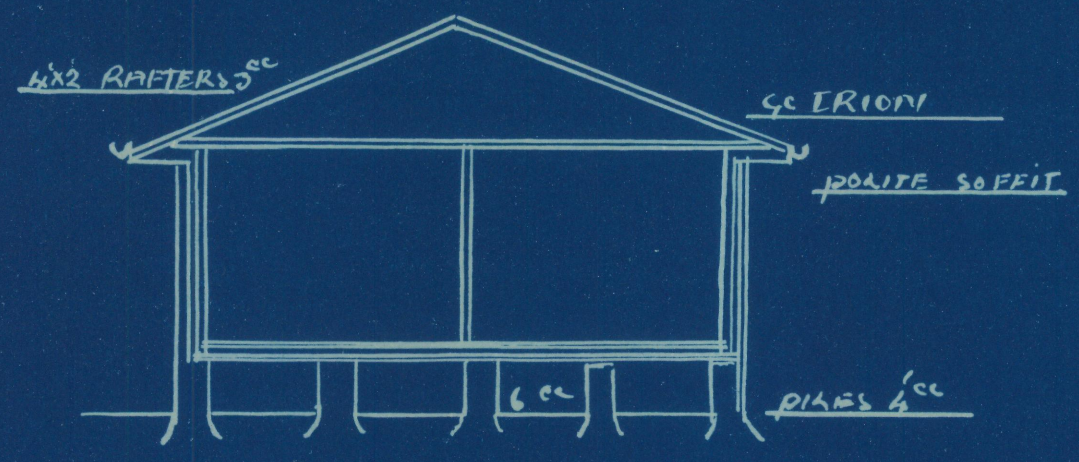

PROPOSED PLAN OF RESIDENCE FOR G. T. MOFFETT BOURKE ST.

PLAN
SCALE 1/8" TO 1 FOOT

NORTH ELEV

STREET LEVEL — SECTION LEVEL

BOURKE STREET
SCALE 1/2" TO 1 FOOT

5-2-62